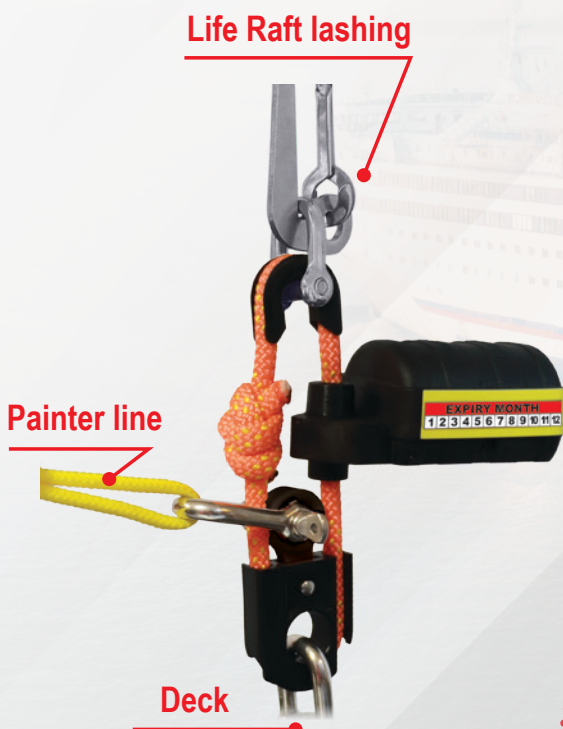

HRU

**An outcome of our long-term experience
in Life Rafts' manufacturing**

- Automatic release
- For all Life Rafts of 4-150 persons in the market
- Requires replacement 2 years after installation on board
- Max. lifetime: 5 years after production date

**Activation depth:
between 1.5 and 4m**

**3-POINT MOUNTING
according to instructions**

Made in Greece

Tested and Approved by Force Certification A/S

SOLAS/MED/USCG (⊙) Approved